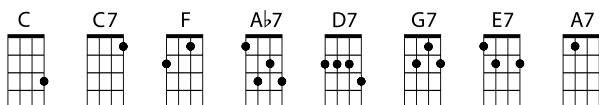

UKULELE SWING The Jive Aces

Intro: C//// C7//// F//// Ab7//// D7//// G7//// C//// G7////

Verse:

C C7 F Ab7
If you are feeling down, there's no use for you to frown.

D7 G7 C G7

You can do the Ukulele Swing.

C C7 F Ab7
If you are feeling sad, there's no good in feeling bad.

D7 G7 C

You can do the Ukulele Swing.

Bridge:

E7 A7
If you like to croon, you can croon this little tune,

D7 G7 C G7

It's a song that makes you happy all day.

C C7 F Ab7
If you want to feel good daily, you should play the ukulele!

D7 G7 C

You can do the Ukulele Swing.

Repeat verse, ukes only. Any scat singers? Any uke solos?

Repeat bridge

Repeat verse and bridge, then, Outro:

D7 G7 C/ C/ CM7/ C7/ A7////

Well, you can do the Ukulele Swing.

D7 G7 C// C7// F// Ab7// F// G7// C/ G7/ C/

Well, you can do the U ku le le Swiiiiiiiiing!

LZ 6/30/15